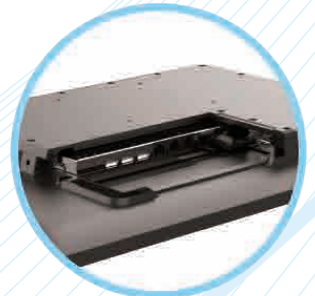

KDS 21

Kiosk Display System

Internal Power Supply
Concealed Ports

Tool-free SSD Access

VESA Mount Capable*

IP66 Whole Unit

* Mounting poles/brackets for VESA mount not included
Kiosk stands are not included

SPECIFICATIONS

| | KDS J64 | KDS T321 |
|---------------|---|--|
| PROCESSOR | Intel Celeron Quad Core J6412 2.0 GHz (Turbo Boost up to 2.6 GHz) | Intel Dual Core i3-1215U 1.2 GHz (Turbo Boost up to 4.4 GHz) |
| SYSTEM MEMORY | 1 x 8GB DDR4 RAM (up to 16 GB) | 1 x 8GB DDR4 RAM (up to 32 GB) |
| STORAGE | 1 x removable M.2 PCIe 2280 SSD | |

DISPLAY

| | |
|--------------------|--|
| SIZE | 21.5" TFT LCD (LED backlight) |
| RESOLUTION | 1920 x 1080 pixels |
| BRIGHTNESS | 250 cd/m ² |
| TOUCH SCREEN PANEL | Projected capacitive touch (multi-touch) |