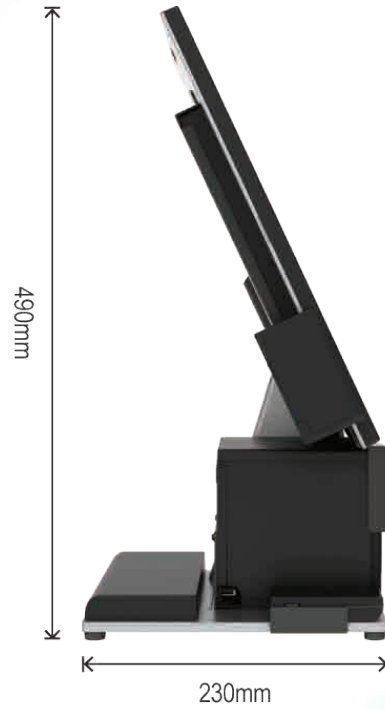

x5 Kiosk

Printer Lock to
Avoid Tampering

15.6" All-in-one with
80 mm Fast-printing Printer

Footprint Smaller than A4 Paper

SEÑOR

SPECIFICATIONS

	x5 Kiosk J616	x5 Kiosk T316
PROCESSOR	Intel Celeron J6412 2.0 GHz (Turbo Boost up to 2.6 GHz)	Intel Dual Core i3-1215U 1.2 GHz (Turbo Boost up to 4.4 GHz)
SYSTEM MEMORY	8 GB DDR4 RAM	8 GB DDR4 RAM
STORAGE DEVICE	1 x removable M.2 PCIe 2280 SSD	1 x removable M.2 PCIe 2280 SSD

DISPLAY

SIZE / RESOLUTION	15.6" TFT LCD (LED backlight) / Full HD 1080 x 1920 pixels
BRIGHTNESS	300 cd/m ²
TOUCH SCREEN PANEL	Projected capacitive touch

I/O INTERFACE

USB PORT	3 x USB 2.0, 1 x USB 3.0 (side)
SERIAL PORT	2 x RJ50
AUDIO PORT	2 x built-in speakers / 2 x 2 W
ETHERNET PORT	1 x RJ45 10/100/1000 Mbps
DC OUT	24 V / 2.5 A (60 W)

OPERATING SYSTEM

WINDOWS	10 IoT / 10 Pro / 11 IoT / 11 Pro
---------	-----------------------------------

ENVIRONMENT & MECHANICAL SPECIFICATIONS

DIMENSIONS & WEIGHT	255 (W) x 490 (H) x 220 (D) mm 6.5 kg (without peripherals)
CHASSIS MATERIAL	Aluminium die-cast
IP RATING	IP54 whole unit (without peripherals)
TEMPERATURE	Operating: 0°C to 40°C Storage: -20°C to 60°C
HUMIDITY	10% to 90% (non-condensing)
POWER CONSUMPTION	19 V / 6.31 A, external power adaptor, 100-240 V, 50/60 Hz (printer integrated)

MODEL OPTIONS

INTEGRATED READERS	3-track MSR, Fingerprint reader, RFID (13.56 MHz), 2D barcode reader
THERMAL PRINTER	260 mm/sec printing speed, auto-cutter, USB + Serial + Ethernet/Wi-Fi
FREESTANDING PEDESTAL	215 (W) x 806 (H) x 450 (D) mm 6.5 kg
WIRELESS LAN	Integrated Dual Band Wi-Fi 802.11 b/g/n/ac (2x2 MIMO) + Bluetooth 4.1
COLOURS	Dark Grey (standard) White (optional)